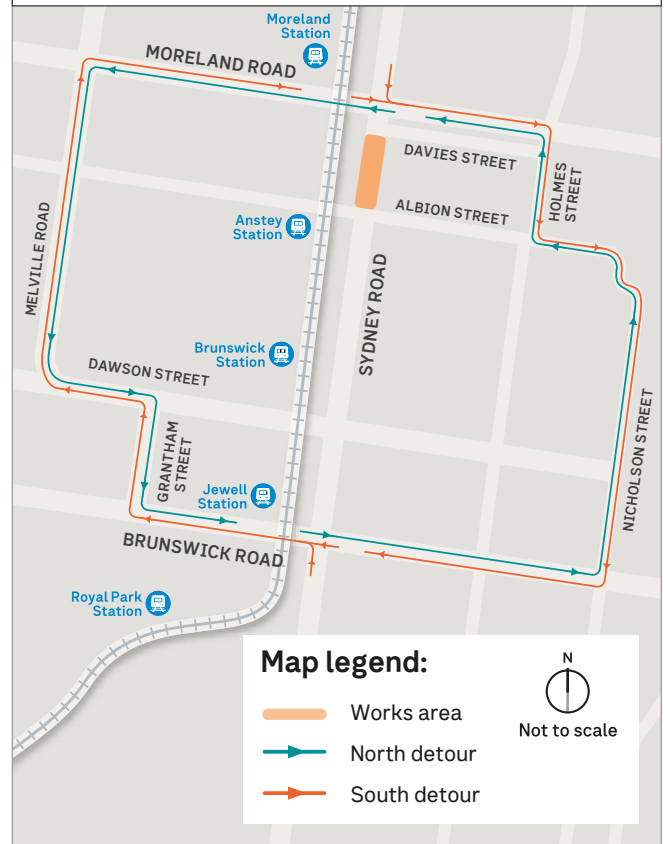

Sydney Road works detour map

To find out more:

- 1800 800 007
- transport.vic.gov.au/news-and-resources/projects
- projects-comm@yarratrams.com.au