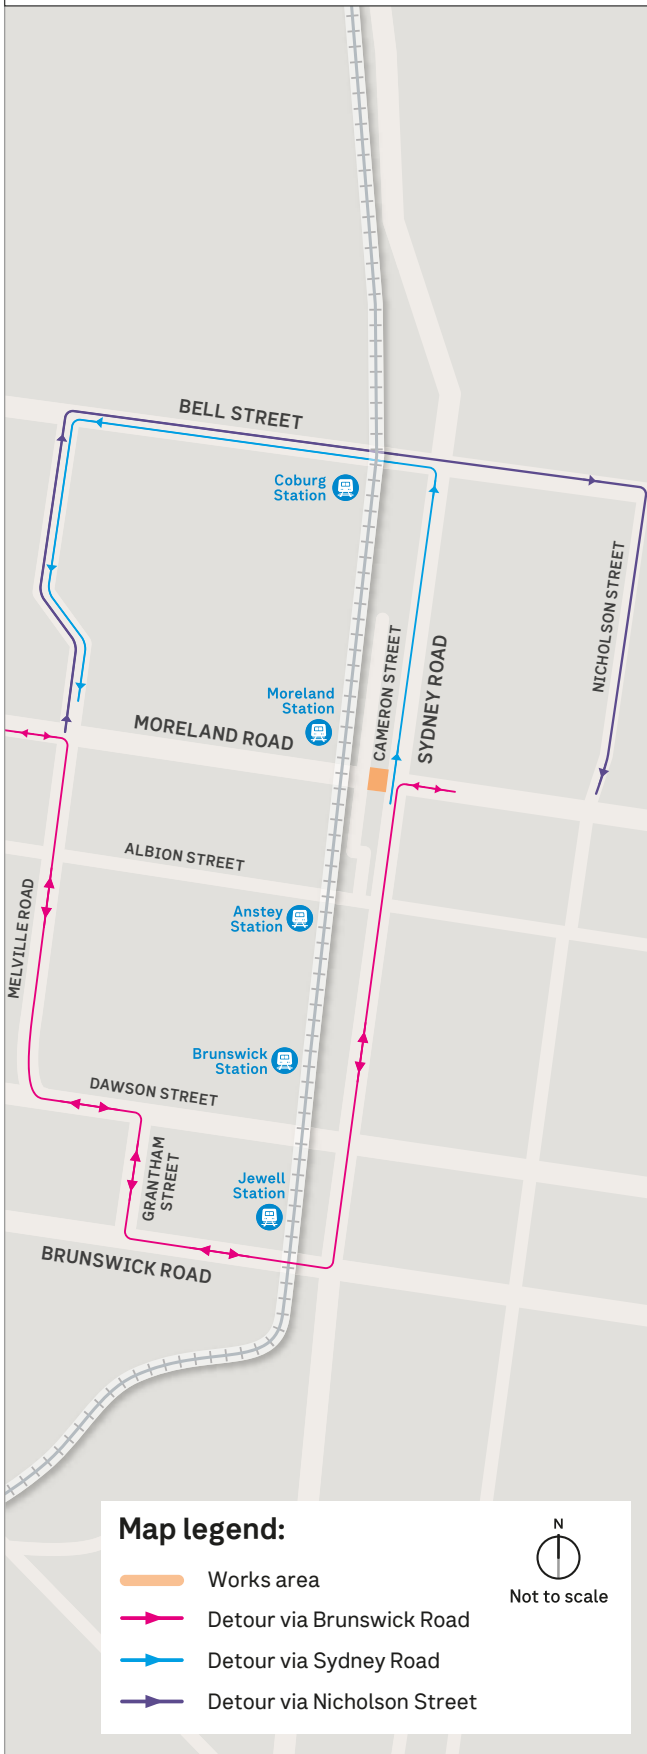

Moreland Road works detour map