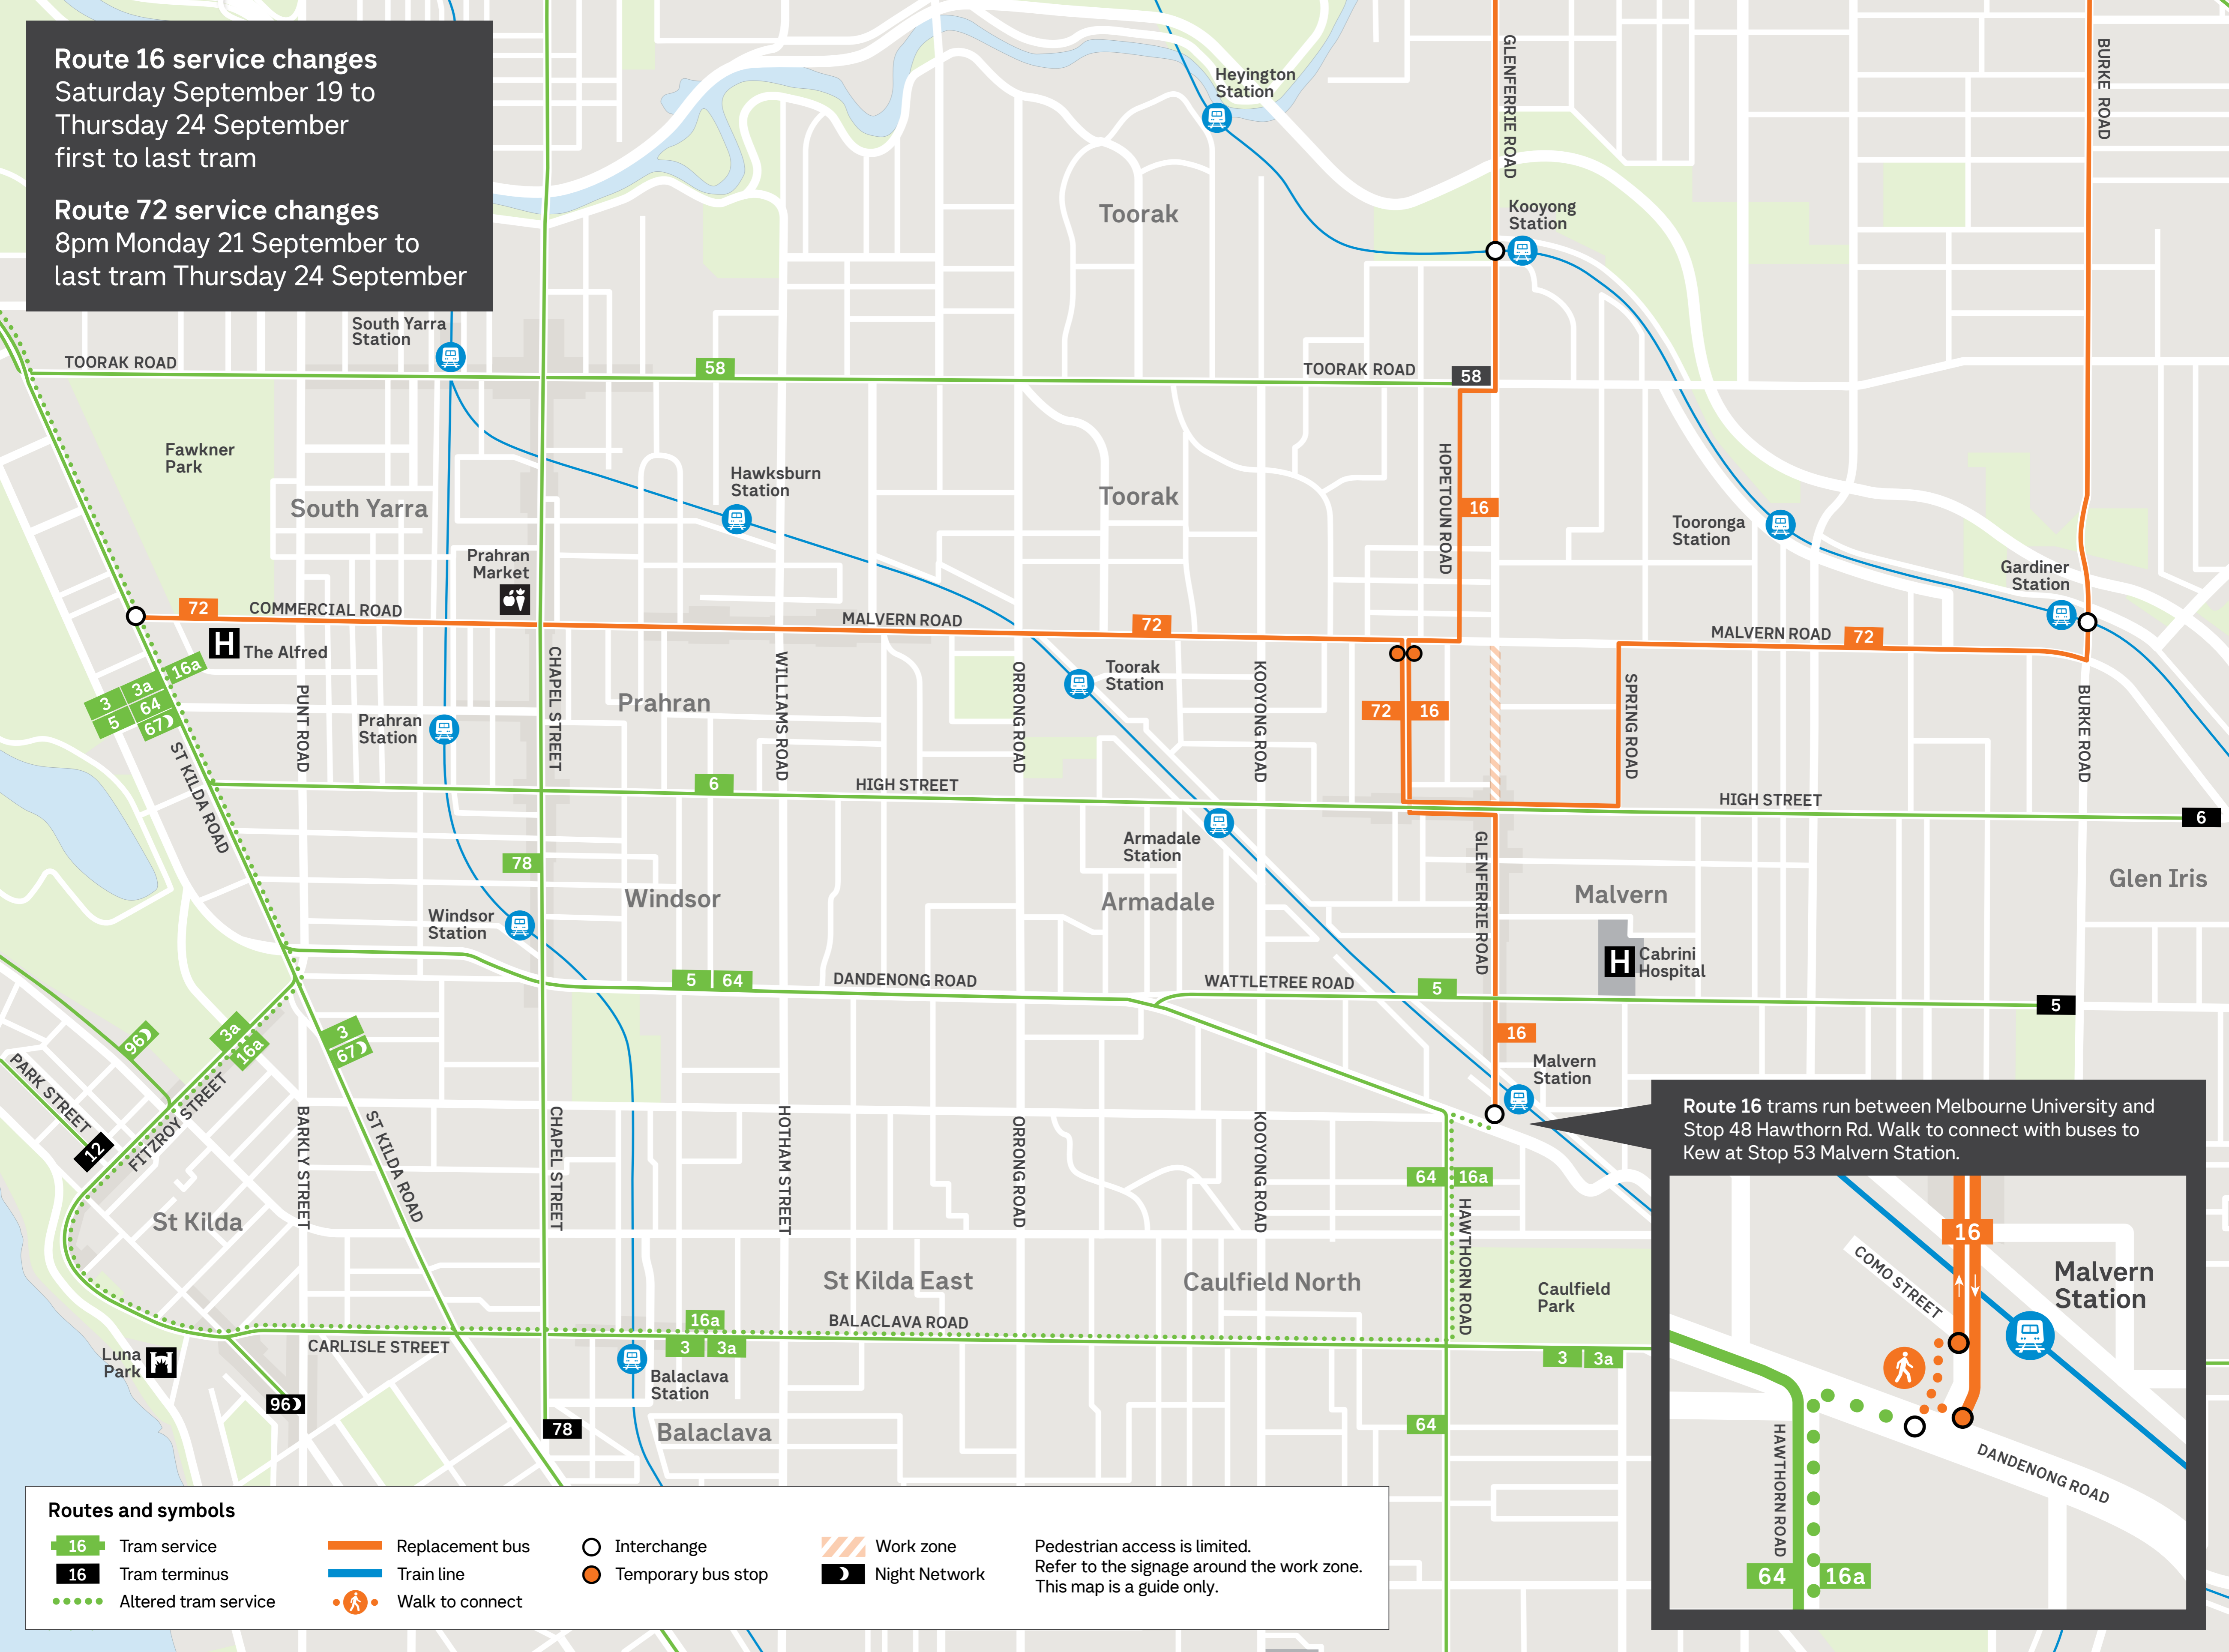

Route 16 service changes
 Saturday September 19 to
 Thursday 24 September
 first to last tram

Route 72 service changes
 8pm Monday 21 September to
 last tram Thursday 24 September

Route 16 trams run between Melbourne University and Stop 48 Hawthorn Rd. Walk to connect with buses to Kew at Stop 53 Malvern Station.

Routes and symbols

	Tram service		Replacement bus		Interchange		Work zone	Pedestrian access is limited. Refer to the signage around the work zone. This map is a guide only.
	Tram terminus		Train line		Temporary bus stop		Night Network	
	Altered tram service		Walk to connect					