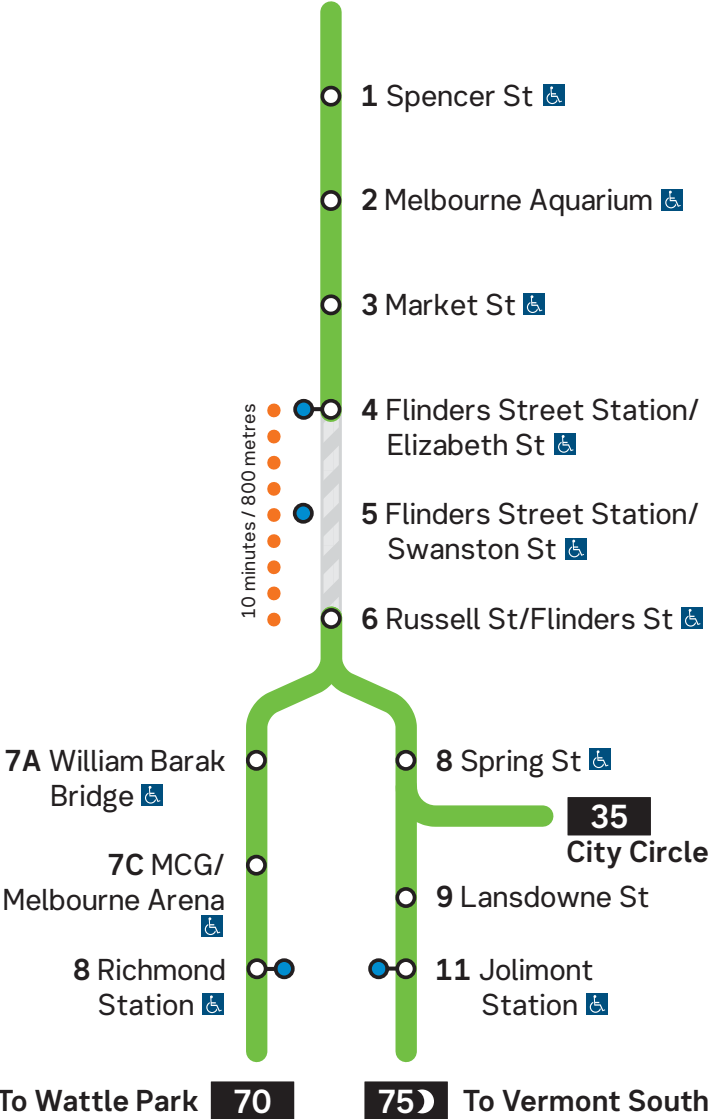

**35** | **70** | **75**  To Docklands

**Routes and symbols**

**70** Tram route number

 Tram line

 No trams

 Walk to connect

 Accessible tram stop

 Interchange

 Tram stop

 Train connection

 Night Network

Not to scale, not all stops shown