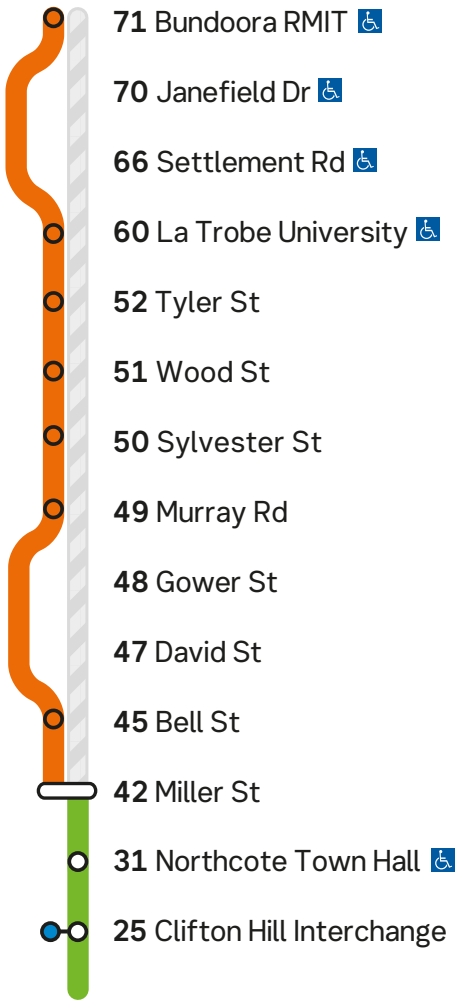

**86** To Bundoora RMIT

**86** To Waterfront City Docklands

Routes and symbols

- |                      |                          |
|----------------------|--------------------------|
| Tram route number    | Accessible tram stop     |
| Tram line            | Interchange              |
| No trams             | Tram stop                |
| Tram replacement bus | Train to tram connection |
| Replacement bus stop | Night Network            |

Not to scale, not all stops shown