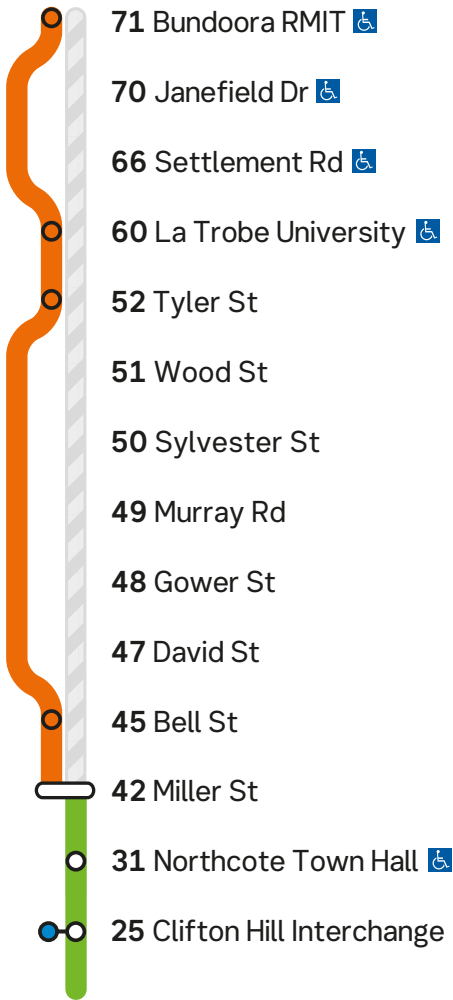

86 To Bundoora RMIT

86 To Waterfront City Docklands

Routes and symbols

- | | | | |
|-----------|----------------------|--|--------------------------|
| 86 | Tram route number | | Accessible tram stop |
| | Tram line | | Interchange |
| | No trams | | Tram stop |
| | Tram replacement bus | | Train to tram connection |
| | Replacement bus stop | | Night Network |

Not to scale, not all stops shown