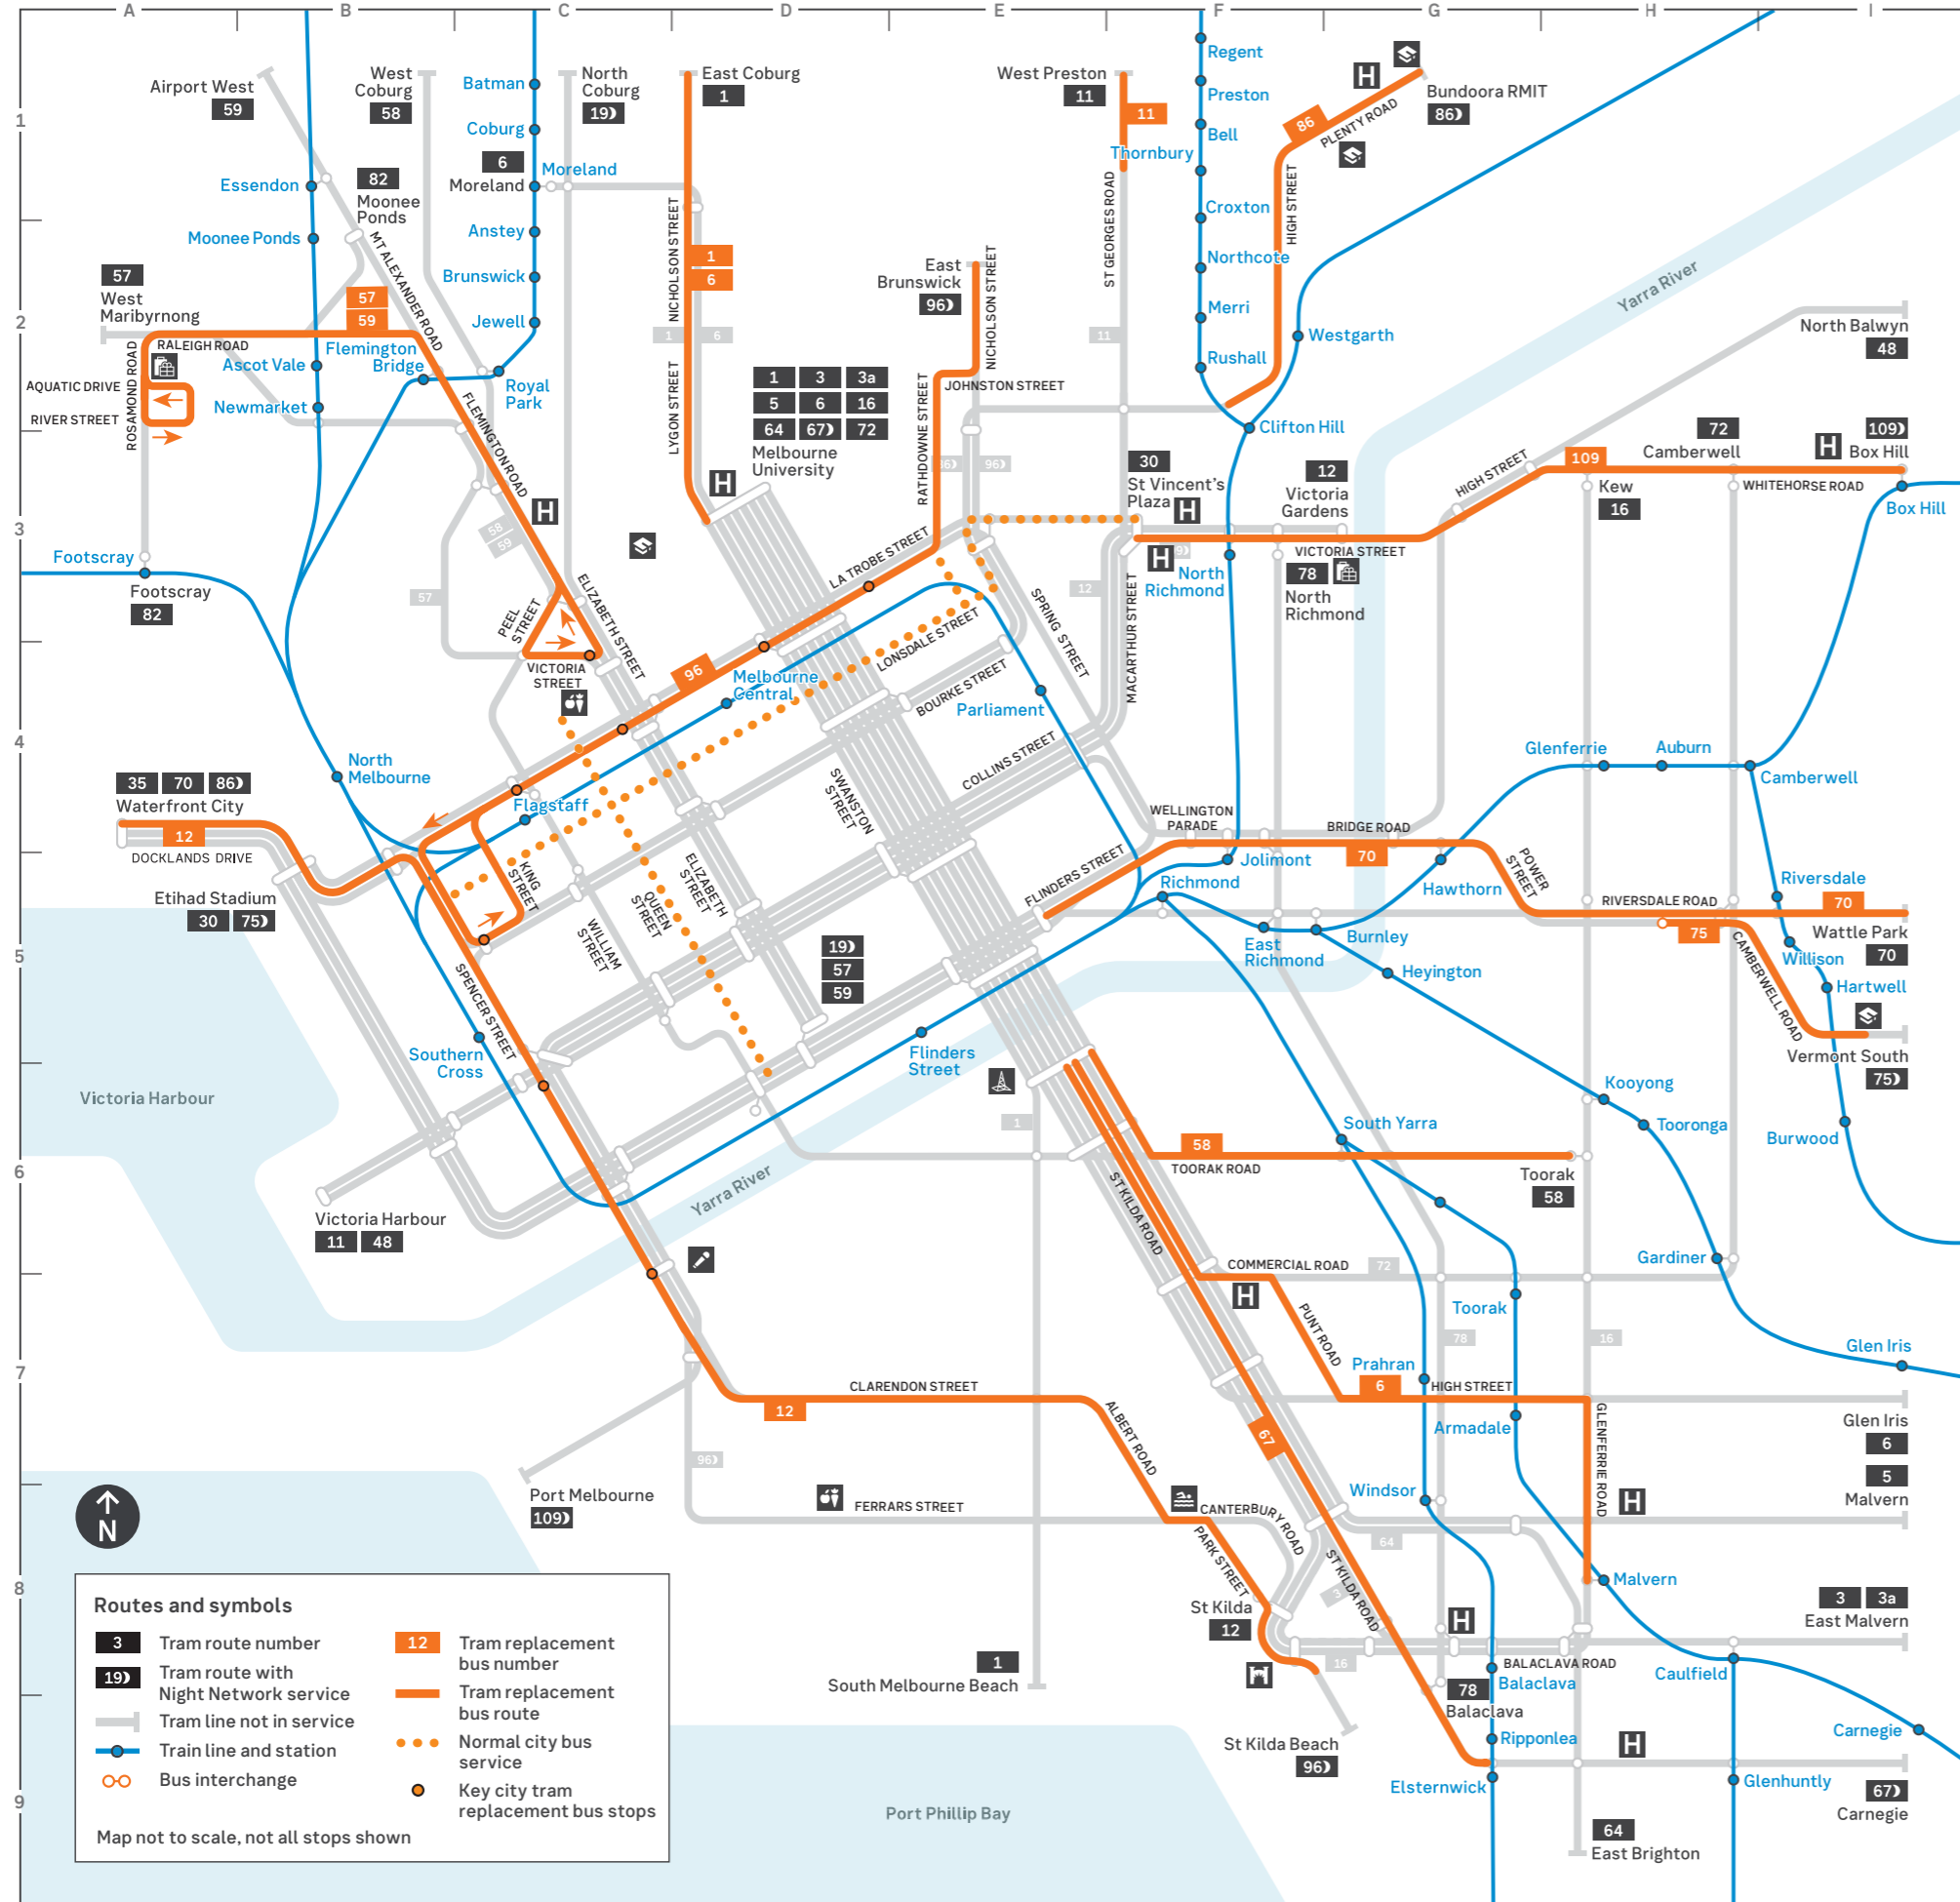

TRAM NETWORK

Tram replacement bus map

Tram replacement bus routes		Frequency	
1	6	Melbourne University – East Coburg	20 min
6		Arts Precinct – Malvern Station	20 min
11		Thornbury Station – West Preston	30 min
12		Waterfront City Docklands – Luna Park	20 min
57	59	Victoria Market – Highpoint	30 min
58		Arts Precinct – Toorak	20 min
67		Arts Precinct – Elsternwick Station	15 min
70		Flinders Street – Wattle Park	30 min
75		Camberwell Depot – Deakin University	30 min
86		Clifton Hill Interchange – Bundoora RMIT	30 min
96		La Trobe Street – East Brunswick	20 min
109		St Vincent's Plaza – Box Hill	30 min

For further details around tram replacement bus routes, check at stop information or visit: ptv.vic.gov.au, yarratrams.com.au or call 1800 800 007

Places of interest

H	Royal Children's Hospital	C3
	Royal Melbourne Hospital	C3
	Royal Dental Hospital of Melbourne	D3
	St Vincent's Hospital Precinct	F3
	Eye & Ear Hospital	F3
	Alfred Hospital	F7
	Northpark Private Hospital	G1
	Masada Private Hospital	G8
	Cabrini Hospital	H8
	Caulfield Hospital	H9
	Box Hill Hospital	I2
U	Melbourne University	C3
	RMIT University	G1
	La Trobe University	G1
	Deakin University	I5
S	Highpoint Shopping Centre	A3
	Victoria Gardens Shopping Centre	G3
M	Queen Victoria Market	C4
	South Melbourne Market	D8
A	Melbourne Sports & Aquatic Centre	F8
T	Arts Precinct	E6
C	Crown Entertainment Complex	C6
	Luna Park	F8