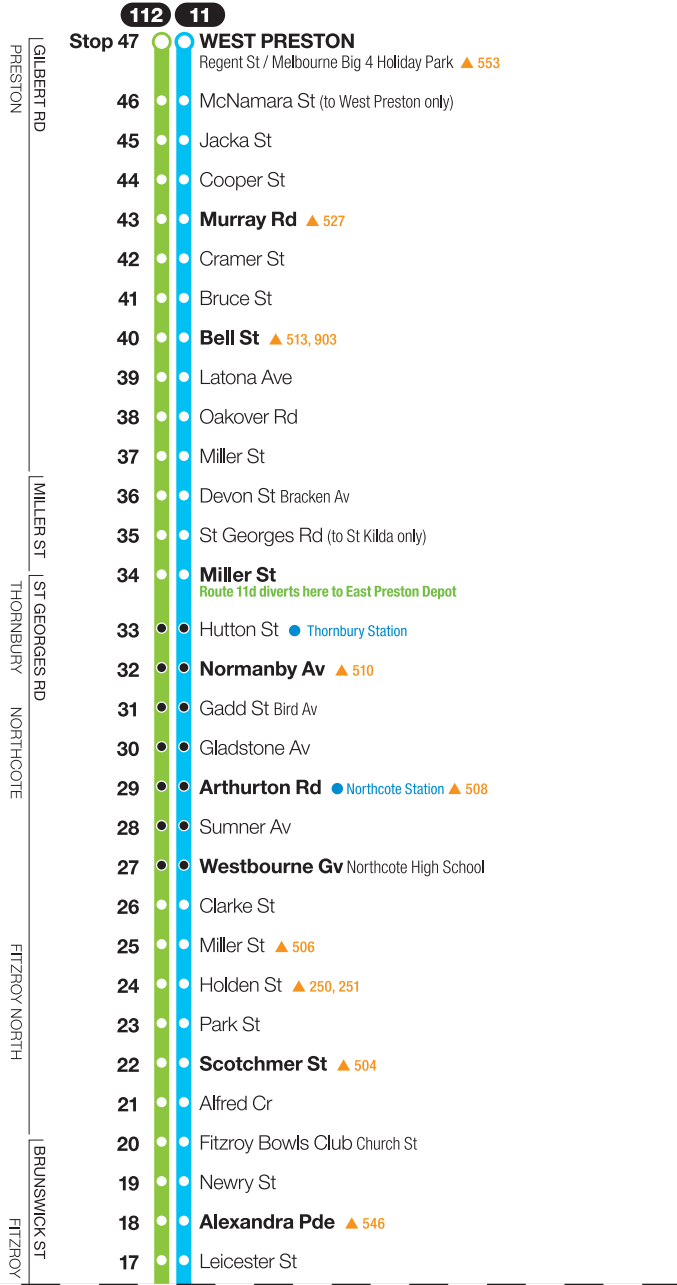

Saturday service Route 112

from West Preston		from Fitzroy St/St Kilda	
First tram 5:43am		First tram 5:24am	
5:43am – 7:15am	15 mins	5:24am – 7am	15 mins
7:15am – 11am	12 mins	7am – 11am	12 mins
11am – 7pm	10 mins	11am – 7pm	10 mins
7pm – last tram	20 mins	7pm – last tram	20 mins
Last tram 1:03am		Last tram 12:54am	

Sunday service Route 112

from West Preston		from Fitzroy St/St Kilda	
First tram 7:52am		First tram 7:06am	
7:52am – 10:30am	30 mins	7:06am – 10:30am	30 mins
10:30am – 7pm	12 mins	10:30am – 7pm	12 mins
7pm – last tram	30 mins	7pm – last tram	30 mins
Last tram 11:35pm		Last tram 11:49pm	

Monday to Thursday service Route 11

Departing West Preston	
7:50am	7:50pm
8:11am	8:11pm
3:14pm	3:14pm
3:39pm	3:38pm
3:54pm	3:55pm
4:44pm	5:06pm
5:06pm	

Estimated frequencies do not include services that terminate at the depot.

DOWNLOAD
timetables for your favourite
stops at yarratrams.com.au

West Preston –
St Kilda
via Northcote > Fitzroy
> City > Sth Melb

112

West Preston –
Victoria Harbour
Docklands
via City

11

Zone 1

LIS/DANKS/PATTERSON STS ST KILDA WEST	134	●	Carter St
	135	●	Richardson St ▲ 606
	136	●	Danks St Mills St / Albert Park Beach
	137	●	Harold St Middle Park Beach
	138	●	Armstrong St ▲ 606
	139	●	Langridge St
	140	●	Fraser St
	141	●	Cowderoy St Deakin St
	142	●	Mary St
	143	●	ST KILDA / FITZROY ST Restaurant precinct ■ 3a, 16, 96