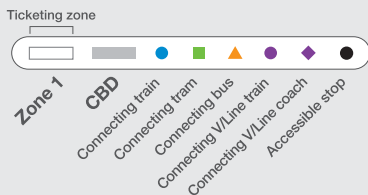

LIS/DANKS/PATTERSON STS ST KILDA WEST	134	●	Carter St
	135	●	Richardson St ▲ 606
	136	●	Danks St Mills St / Albert Park Beach
	137	●	Harold St Middle Park Beach
	138	●	Armstrong St ▲ 606
	139	●	Langridge St
	140	●	Fraser St
	141	●	Cowderoy St Deakin St
	142	●	Mary St
	143	●	ST KILDA / FITZROY ST Restaurant precinct ■ 3a, 16, 96

0903812

August 2012
Major stops in **bold**. Not all travelled streets / suburbs shown. Not to scale.

For more information visit ptv.vic.gov.au or call **1800 800 007** (6am – midnight daily)