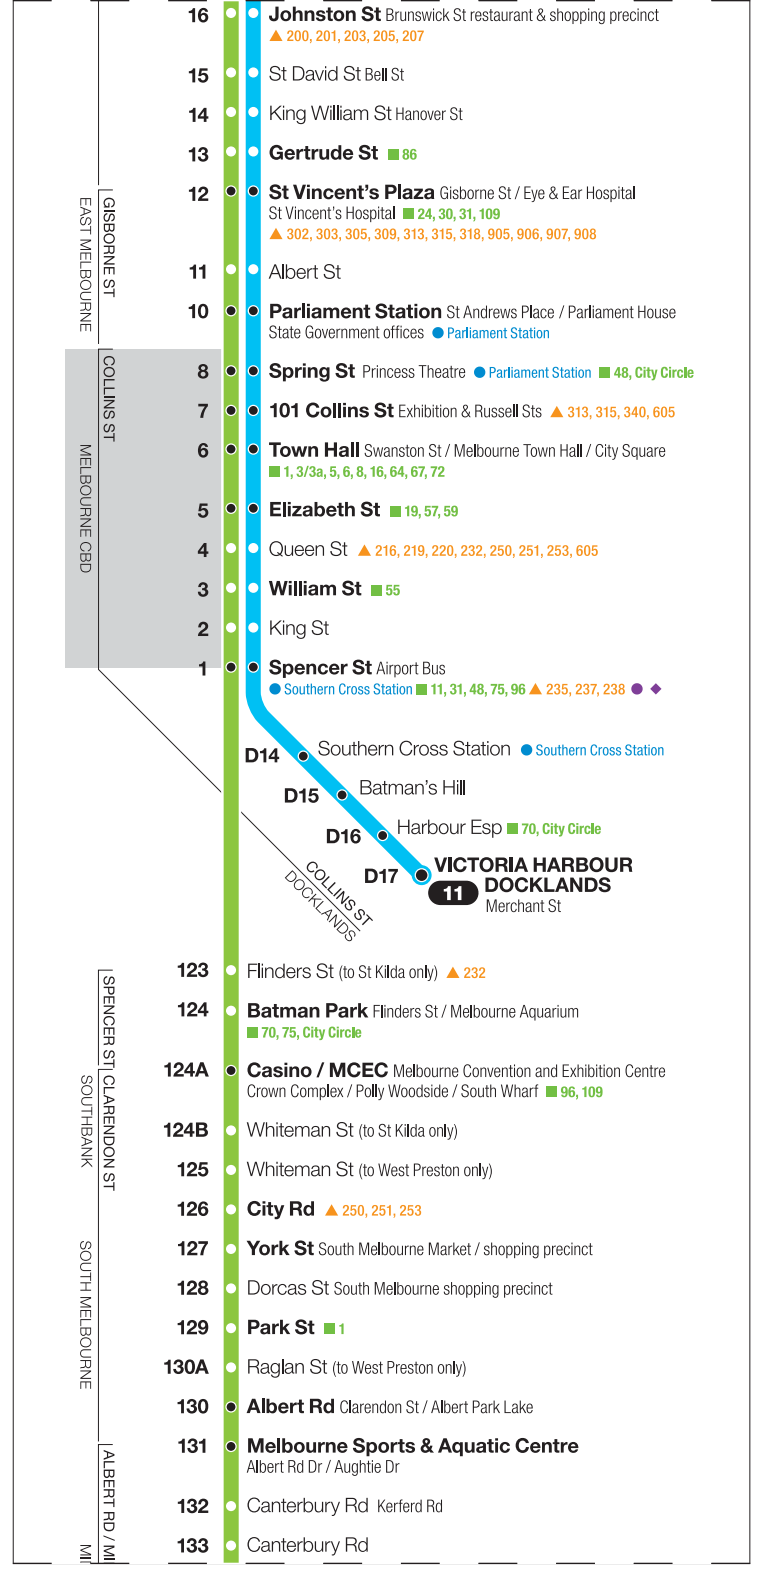

Route Guide & Map 112/11

112 West Preston – St Kilda

11 West Preston – Victoria Harbour Docklands

Stop 127, South Melbourne Market

Points of interest

- St Vincent's Hospital
- Princess Theatre
- Melbourne Town Hall
- Polly Woodside
- South Melbourne shopping precinct
- Melbourne Sports and Aquatic Centre
- Fitzroy St restaurant precinct

Sunday service Route 112

from West Preston		from Fitzroy St/St Kilda	
First tram 7:52am		First tram 7:06am	
7:52am – 10:30am	30 mins	7:06am – 10:30am	30 mins
10:30am – 7pm	12 mins	10:30am – 7pm	12 mins
7pm – last tram	30 mins	7pm – last tram	30 mins
Last tram 11:35pm		Last tram 11:49pm	

Monday to Thursday service Route 11

Departing West Preston	
7:50am	7:50pm
8:11am	8:11pm
3:14pm	3:14pm
3:39pm	3:38pm
3:54pm	3:55pm
4:44pm	5:06pm
5:06pm	

Estimated frequencies do not include services that terminate at the depot.

DOWNLOAD
timetables for your favourite
stops at yarratrams.com.au

West Preston –
St Kilda
via Northcote > Fitzroy
> City > Sth Melb

112

West Preston –
Victoria Harbour
Docklands
via City

11

Zone 1

LIS/DANKS/PATTERSON STS ST KILDA WEST	134	●	Carter St
	135	●	Richardson St ▲ 606
	136	●	Danks St Mills St / Albert Park Beach
	137	●	Harold St Middle Park Beach
	138	●	Armstrong St ▲ 606
	139	●	Langridge St
	140	●	Fraser St
	141	●	Cowderoy St Deakin St
	142	●	Mary St
	143	●	ST KILDA / FITZROY ST Restaurant precinct ■ 3a, 16, 96