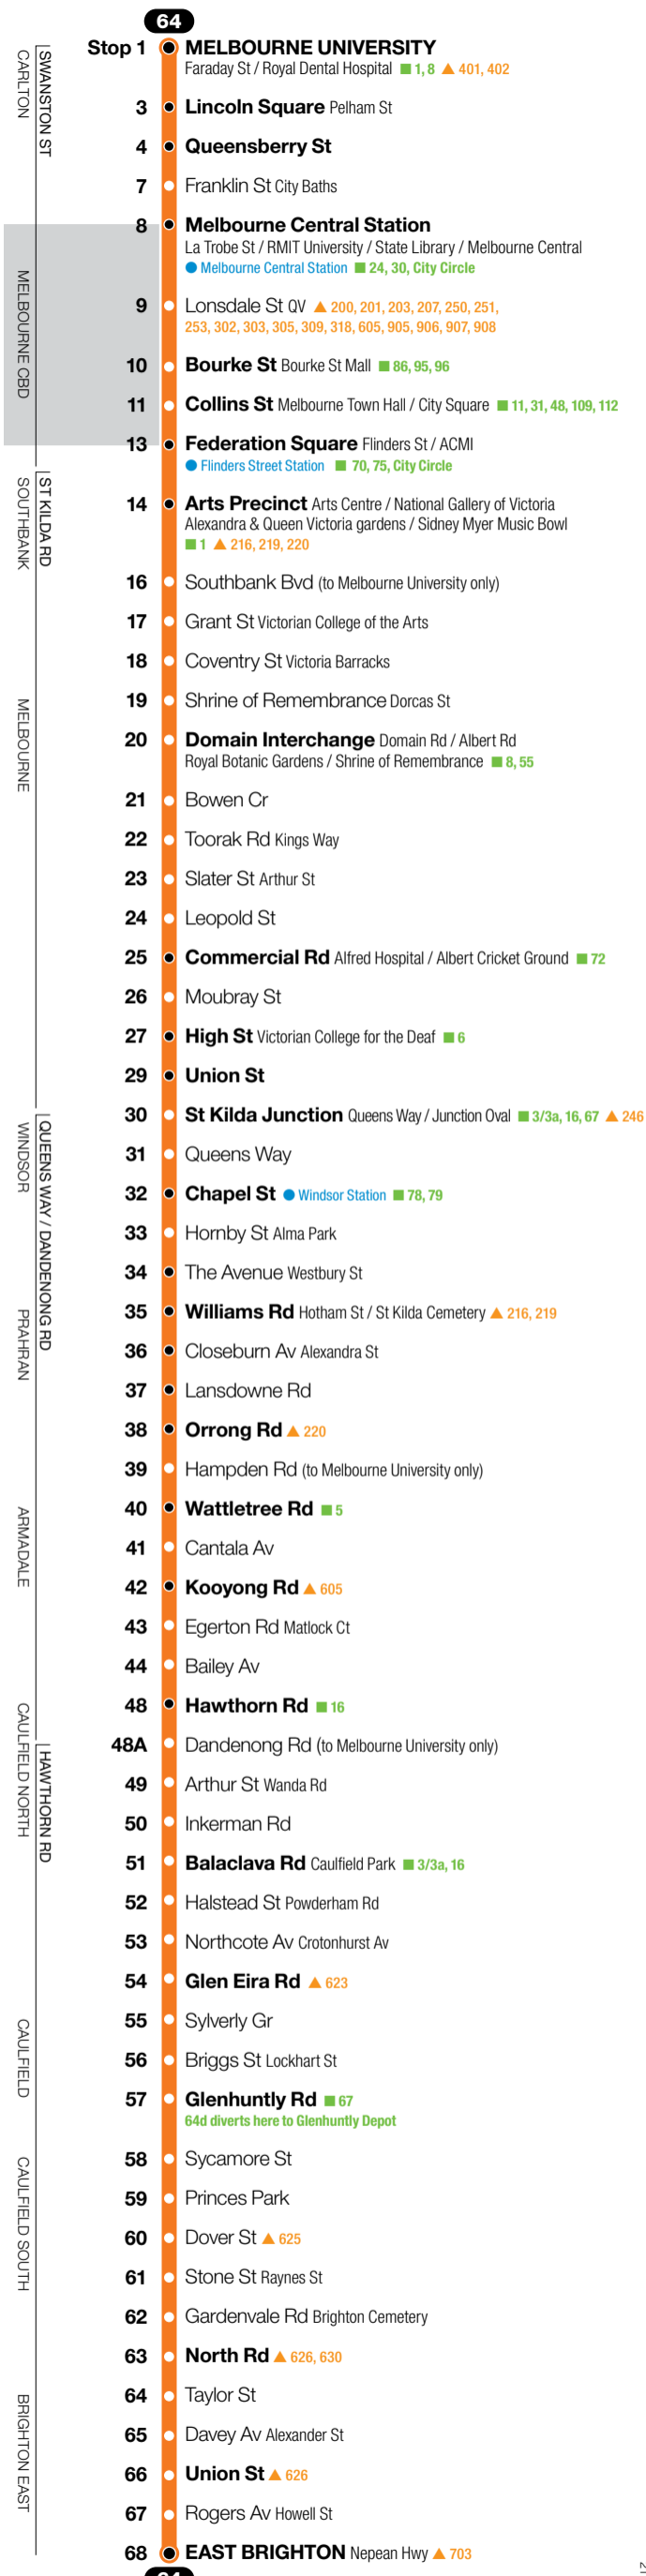

Zone 1

Ticketing zone

October 2011

Major stops in **bold**. Not all travelled streets / suburbs shown. Not to scale.

For train, tram and bus information call 131 638 / (TTY) 9619 2727 (6am–midnight daily) or visit metlinkmelbourne.com.au